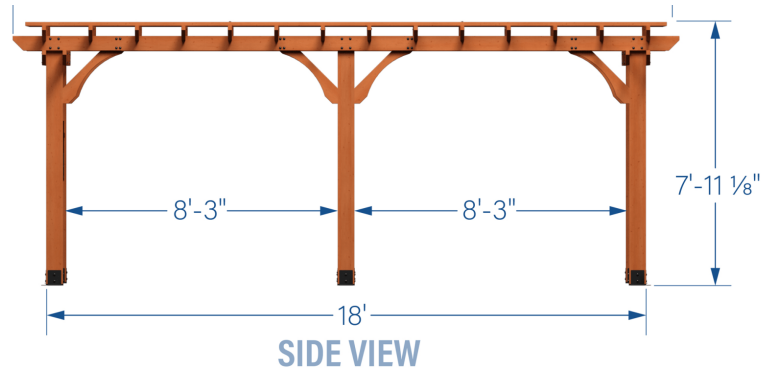

Departments

Sam's Services

Search

Reorder

Savings

DECAT. Made from 100% Cedar Wood

- WIND TESTED: Pro-Tect™ certified performance structure; certified to withstand up to 100 mph winds
- POWERED UP: Exclusive removable PowerPort™ features 3 electrical outlets and 3 USB ports that is transferable to any post on the structure. PowerPort™ can be used for charging devices, lights and more. PowerPort™ needs power source to be function (not included)
- SUPERIOR STRENGTH: Dual structural cross beams and robust 6x6 posts that enhance strength, durability and visual appeal
- ADDED SUPPORT: 6 heavy-duty support posts
- TIMELESS DESIGN: Beautiful traditional design with multi-level roof trellis and dual structural corbels that enrich quality, endurance and charming architecture
- ANCHORING PLATES: Powder coated steel anchoring plates
- EXPANSIVE SIZE: Designed and engineered in our largest 20x12 footprint providing a multi-functional entertaining space
- EASY ASSEMBLY: Pre-cut, pre-drilled, pre-stained and supported by step-by-step interactive BILT® app
- Inviting brilliant light brown stain finish. Stain saturation may vary
- 5 Year Limited Warranty
- WARNING: Cancer and Reproductive Harm –www.P65Warnings.ca.gov