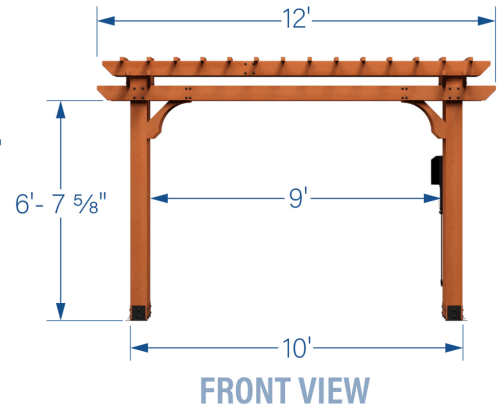

20X12 BEAUMONT PERGOLA